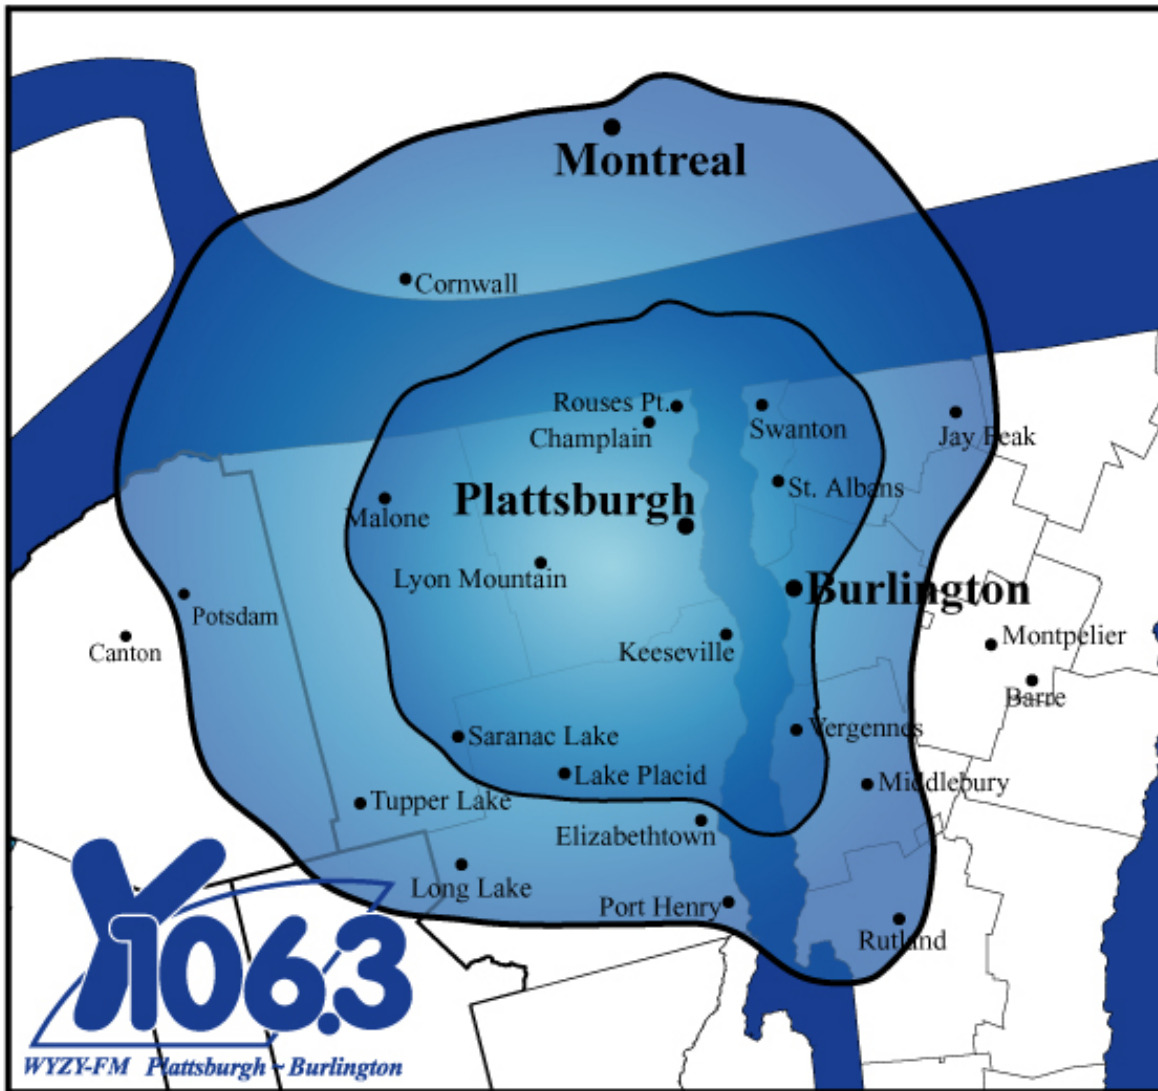

COVERAGE:

Y106.3 is WYZY FM, a class C2 station licensed by the FCC to broadcast the equivalent of 50,000 watts from the summit of Averil Peak in Lyon Mountain, just west of Plattsburgh. Our transmitter facility shares the tower owned by Mountain Lake PBS. From this location 3,900 feet above sea level, we're proud to serve consumers in Plattsburgh, NY and the entire Burlington-Plattsburgh Metro. WYZY-FM reaches listeners from Potsdam, NY to Jay Peak, VT and from Montreal, Canada to Rutland, VT.

WYZY-FM – Plattsburgh ~ Burlington (Y106.3)

Serving the Burlington, VT – Plattsburgh, NY Arbitron Metro plus Franklin County, NY

13.3% Under 12 / 8.4% 12-17 / 11.3% 18-24 / 13.1% 25-34 / 15.1% 35-44 / 15.9% 45-54 / 22.9% Over 55

Per Capita Income = \$18,659 / Median Household Income = \$40,757 / Average Household = \$48,355

Metro Population - 365,000 / 180,000 Men & 185,000 Women

94% White / 1.4% Asian / 1.7% Black / 1.6% Hispanic